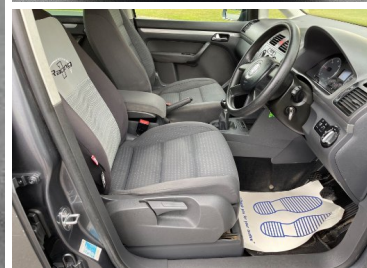

2006(56) Volkswagen Touran SE TDI 7 STR 5-Door

£1,950

Engine: Diesel
Body: MPV
Gearbox: 6-Speed
Capacity: 1896cc
Colour: Grey
Mileage: 100,000
CO²: 160g/km
MPG: 47.1mpg
Top Speed: 111mph
BHP: 103bhp
Insurance Grp: 12E

Car Museum
680 HIGH ROAD
Ilford
London, IG3 8RU

ADJUSTABLE STEERING COLUMN
ALARM
ANTI-LOCK BRAKES
BODY COLOURED BUMPERS
CENTRAL DOOR LOCKING
TRIP COMPUTER
CRUISE CONTROL
ELECTRONIC STABILITY PROGRAMME
FRONT HEAD RESTRAINTS
IMMOBILISER
POWER SOCKET
ROOF RAILS
SEAT HEIGHT ADJUSTMENT
SIDE PROTECTION MOULDINGS